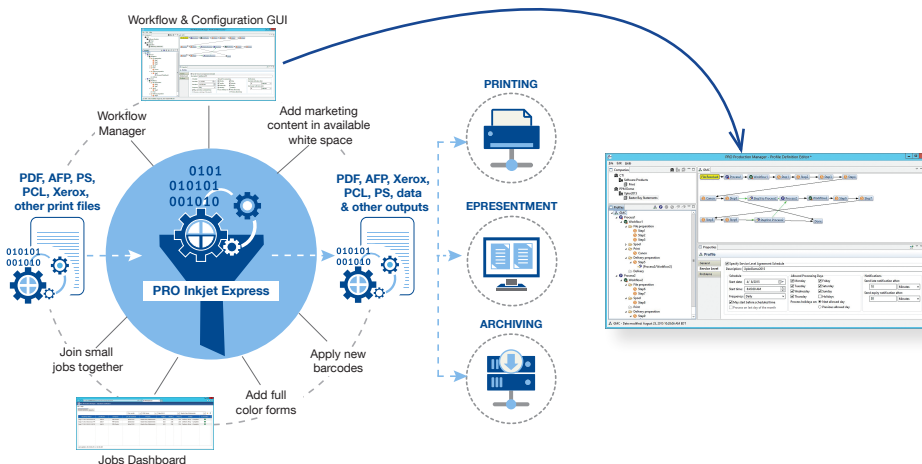

## OVERVIEW

PRO Inkjet Express is a flexible solution that gives you the tools you need to easily implement and manage an automated production workflow for your Inkjet presses. It is unique in allowing you to migrate and modify existing workflows to full color inkjet without the need to reengineer existing processes or recompose existing print streams. With PRO Inkjet Express, you can quickly take advantage of the features and capabilities of your full color inkjet press, leveraging functionality that will reduce your costs, while offering your customers more value.

### With PRO Inkjet Express You Can

- Accelerate ROI for high speed inkjet printers and finishing technology.
- Reduce postage costs.
- Expedite migrating to inkjet presses by quickly setting up the workflows needed for your production, post-production and mailing requirements.
- Take advantage of an easy-to-use graphical interface, reducing or eliminating the need for IT involvement.
- Quickly migrate existing jobs to new inkjet presses in order to get print volumes up to targets fast, increasing your ROI on the equipment – without having to start from scratch and recompose your existing print stream.
- Replace pre-printed shells with inline color, and selectively add color to your documents, saving stationery related costs and improving customer communications.

### What does PRO Inkjet Express do?

- Combine small jobs into large runs to ensure that your inkjet press will run optimally and profitably
- Segment large jobs for rolls, inserters, and mailing processes
- Change output formats of existing jobs without recomposing print streams
- Adjust positioning of names and addresses to fit standardized envelopes
- Add IMb barcodes, take advantage of householding and use color for significant postage cost savings
- Replace pre-printed shells with inline color, and add color to existing files to save money and enrich customer communications
- Place multiple documents in one envelope to save money